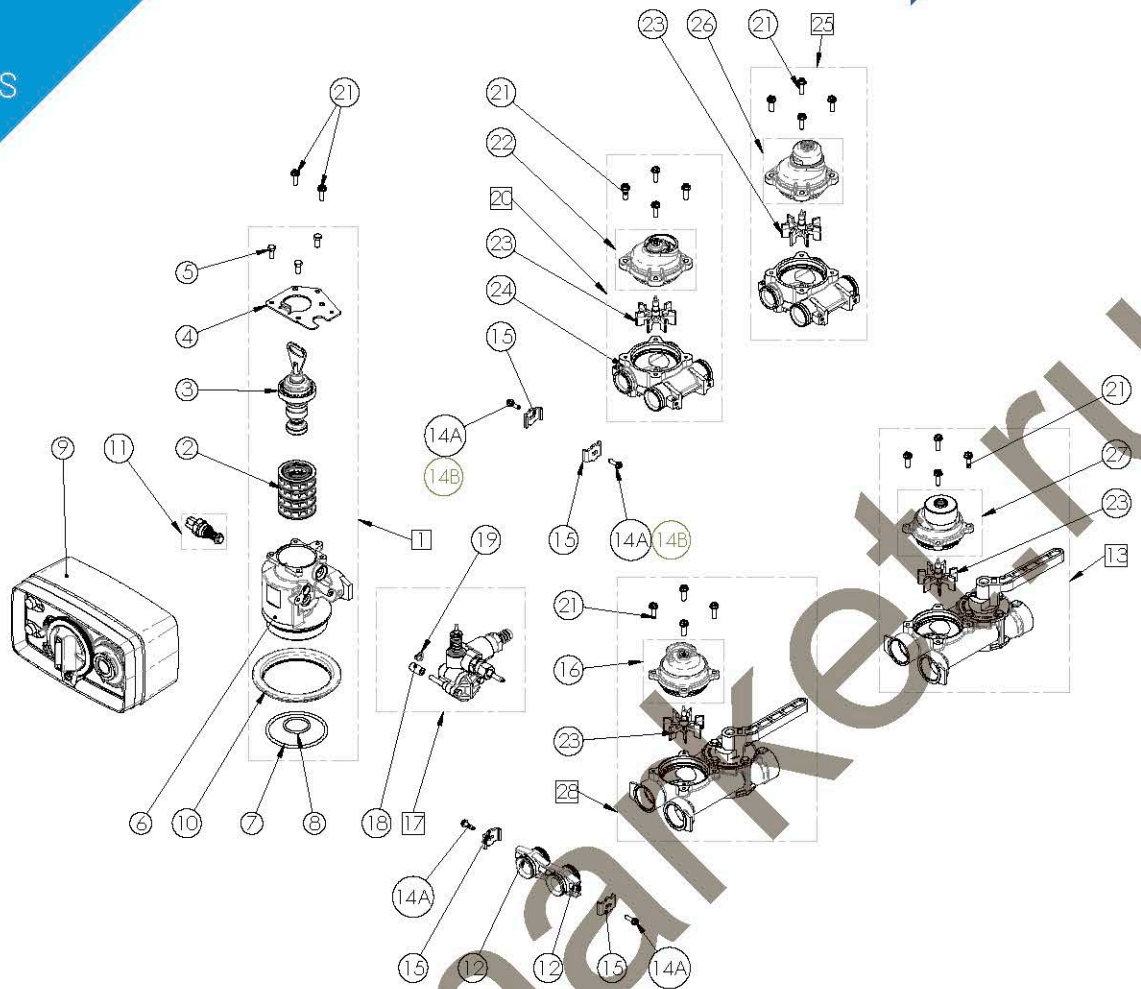

# 4600 VALVE SPARE PARTS

## PHRESID 1

Item	Reference	Description	Packing qty
1	26775	Timer motor assy 230V/50Hz 1/30 RPM	1
	26776	Timer motor assy 230V/50Hz 1/15 RPM	1
	26778	Timer motor assy 24V/50Hz 1/30 RPM	1
	26779	Timer motor assy 24V/50Hz 1/15 RPM	1
2	40422SP	Wire Nut Tan - (50 pc)	1
3	BU28597	Kit transfo 10 VA 400 mA resid	1
4	18158SP	Screw - (50 pc)	1
	14087SP	Insulator - (50 pc)	1
6	18090	24h gear assy 2x12 FR	1
7	13009-21SP	24 hour gear - (10 pc)	1
8	24100	Skipper wheel assy 12 days	5
	14860	Skipper wheel assy 7 days	5
9	BU28671-0,12	Kit microswitch 5600 lights 1 to 3,5 kg	1
	BU28671-0,25	Kit microswitch 5600 lights 1,5 to 7 kg	1
	BU28671-0,50	Kit microswitch 5600 lights 3 to 14 kg	1
	BU28671-1	Kit microswitch 5600 lights 6 to 28 kg	1
10	24119	Pgm wheel assy 8 m <sup>3</sup>	1
	24120	Pgm wheel assy 40 m <sup>3</sup>	1
11	24377SP	Red Light 4600/5600 230V - (10 pc)	1
	26723SP	Red Light 4600/5600 24V - (10 pc)	1
12	24378SP	Green Light 4600/5600 230V - (10 pc)	1
	26722SP	Green Light 4600/5600 24V - (10 pc)	1
13	24544	Kit meter cable assy 4600/5600 8 m <sup>3</sup> delayed	5
	24545	Kit meter cable assy 4600/5600 8 & 40 m <sup>3</sup> i mm.	5
	24546	Kit meter cable assy 4600/5600 40 m <sup>3</sup> delayed	5
14	24750SP	Control Knob Label - (10 pc)	1
15	15151SP	Screw Flat Head - (50 pc)	1
16	26963SP	Valve Pos Dial Picto 5600 Std/LWU - (10 pc)	1
	26965SP	Valve Pos Dial Picto 5600 FR - (10 pc)	1