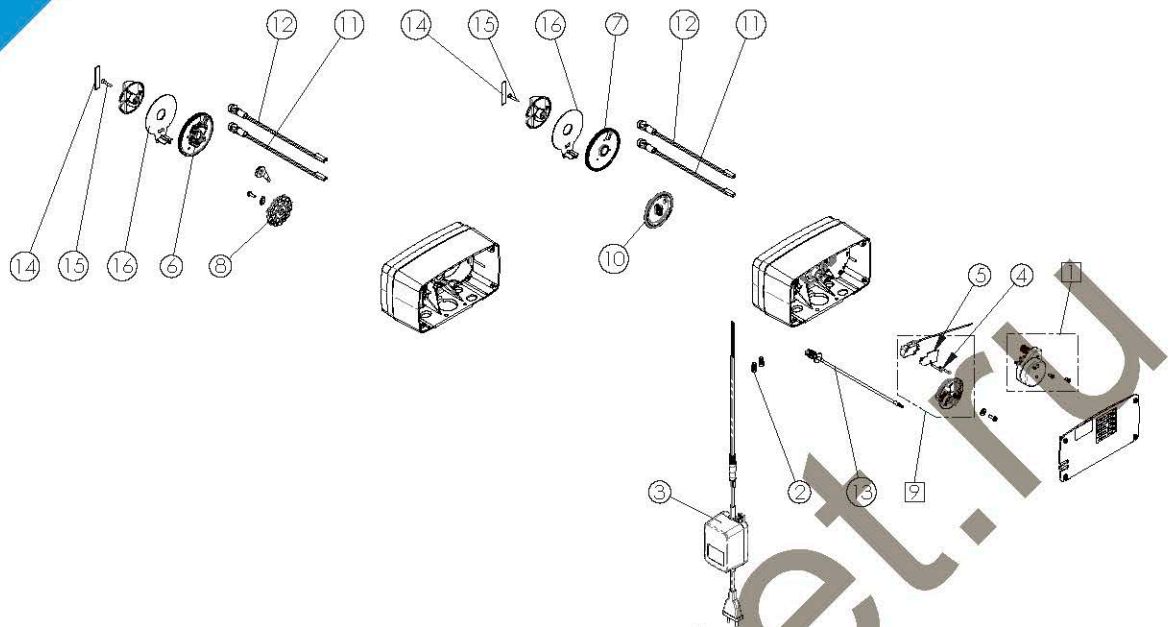

# 4600 VALVE SPARE PARTS

## PHRESID 1

Item	Reference	Description	Packing qty
1	26775	Timer motor assy 230V/50Hz 1/30 RPM	1
	26776	Timer motor assy 230V/50Hz 1/15 RPM	1
	26778	Timer motor assy 24V/50Hz 1/30 RPM	1
	26779	Timer motor assy 24V/50Hz 1/15 RPM	1
2	40422SP	Wire Nut Tan - (50 pc)	1
3	BU28597	Kit transfo 10 VA 400 mA resid	1
4	18158SP	Screw - (50 pc)	1
	14087SP	Insulator - (50 pc)	1
6	18090	24h gear assy 2x12 FR	1
7	13009-21SP	24 hour gear - (10 pc)	1
8	24100	Skipper wheel assy 12 days	5
	14860	Skipper wheel assy 7 days	5
9	BU28671-0,12	Kit microswitch 5600 lights 1 to 3,5 kg	1
	BU28671-0,25	Kit microswitch 5600 lights 1,5 to 7 kg	1
	BU28671-0,50	Kit microswitch 5600 lights 3 to 14 kg	1
	BU28671-1	Kit microswitch 5600 lights 6 to 28 kg	1
10	24119	Pgm wheel assy 8 m <sup>3</sup>	1
	24120	Pgm wheel assy 40 m <sup>3</sup>	1
11	24377SP	Red Light 4600/5600 230V - (10 pc)	1
	26723SP	Red Light 4600/5600 24V - (10 pc)	1
12	24378SP	Green Light 4600/5600 230V - (10 pc)	1
	26722SP	Green Light 4600/5600 24V - (10 pc)	1
13	24544	Kit meter cable assy 4600/5600 8 m <sup>3</sup> delayed	5
	24545	Kit meter cable assy 4600/5600 8 & 40 m <sup>3</sup> i mm.	5
	24546	Kit meter cable assy 4600/5600 40 m <sup>3</sup> delayed	5
14	24750SP	Control Knob Label - (10 pc)	1
15	15151SP	Screw Flat Head - (50 pc)	1
16	26963SP	Valve Pos Dial Picto 5600 Std/LWU - (10 pc)	1
	26965SP	Valve Pos Dial Picto 5600 FR - (10 pc)	1